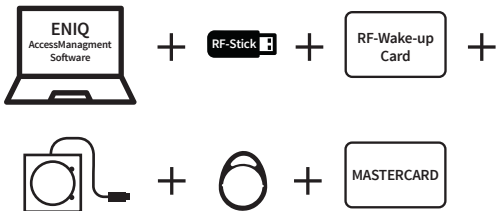

! ELS®:

/.

/.

tapkey :

This block contains information for users to verify their device's capabilities. On the left, there is the NFC logo, a slash, and the Bluetooth logo, followed by the text 'yes/no?'. To the right is a large QR code. Below the QR code is the URL www.dom-security.com/tapkey.