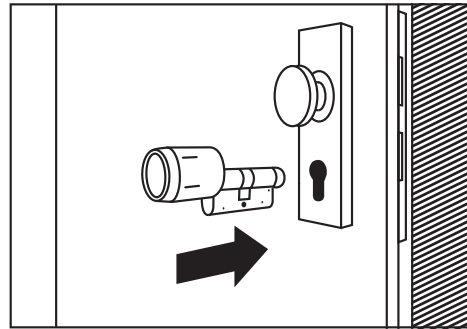

2.1.1

2.1.1.1