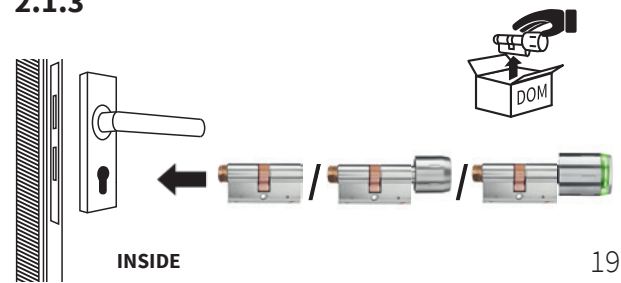

! ELS®:

/.

/.

tapkey :

This block contains information for users to verify their device's capabilities. On the left, there is the NFC logo, a slash, and the Bluetooth logo, followed by the text 'yes/no?'. To the right is a large QR code. Below the QR code is the URL www.dom-security.com/tapkey.

1.

13

2.

16

2.1

2.1.1

17

2.1.2

18

2.1.3

19

2.1.4

21

2.2

25

2.3