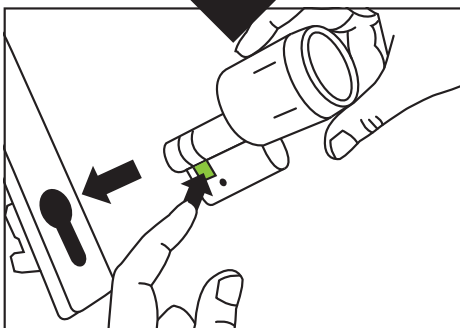

2.3

1328

2.3.4

2.3.1

2.3.2

2.3.3