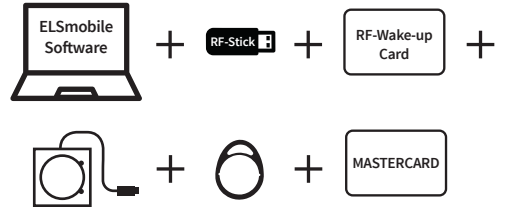

! ELS®:

/.

/.

tapkey :

This block contains information for users to verify their device's capabilities. On the left, there is the NFC logo, a slash, and the Bluetooth logo, followed by the text 'yes/no?'. To the right is a large QR code. Below the QR code is the URL www.dom-security.com/tapkey.