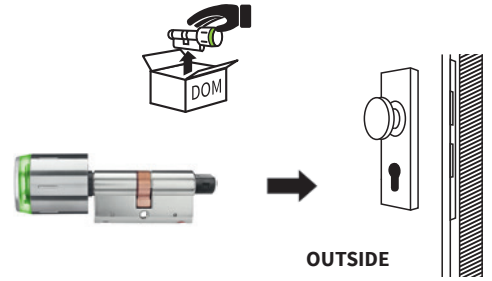

! ELS®:

/.

/.

tapkey :

This block contains information for users to verify their device's capabilities. On the left, there is the NFC logo, a slash, and the Bluetooth logo, followed by the text 'yes/no?'. To the right is a large QR code. Below the QR code is the URL www.dom-security.com/tapkey.

1.

13

2.

16

2.1

2.1.1

17

2.1.2

18

2.1.3

19

2.1.4

21

2.2

25

2.3