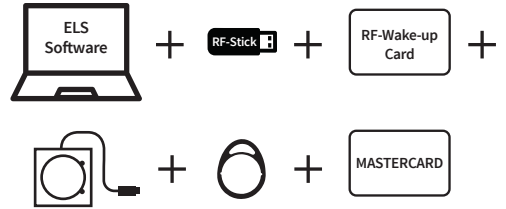

! ELS®:

/.

/.

tapkey :

This block contains information for users to verify their device's capabilities. On the left, there is the NFC logo, a slash, and the Bluetooth logo, followed by the text 'yes/no?'. To the right is a large QR code. Below the QR code is the URL www.dom-security.com/tapkey.